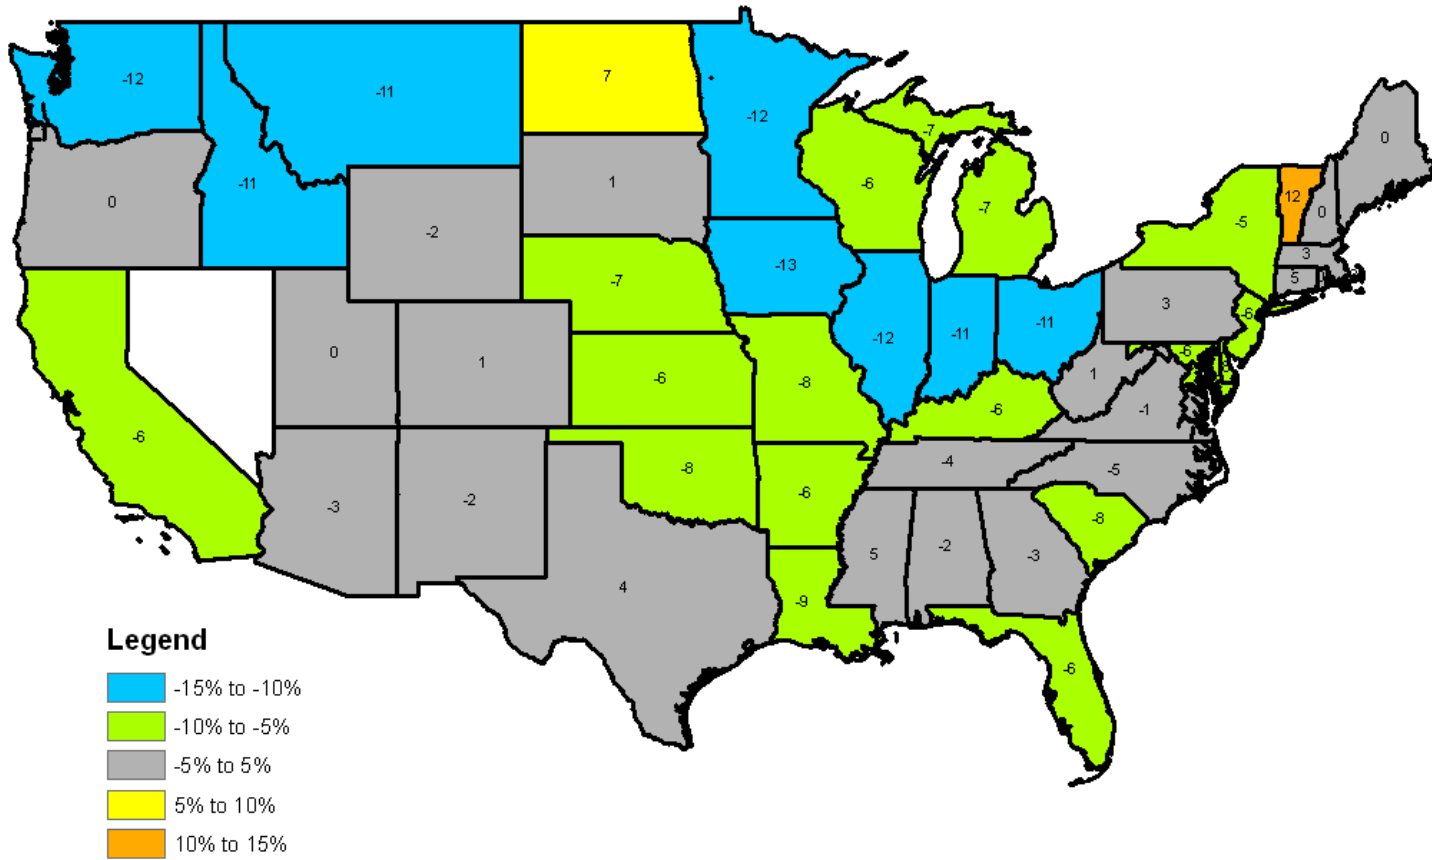

Re-Rating Map Corn

Corn Percent Change in Total Rate

Re-Rating Map Soybeans

Soybeans Percent Change in Total Rate

Legend

- 15% to -10%
- 10% to -5%
- 5% to 5%
- 5% to 10%
- 10% to 15%