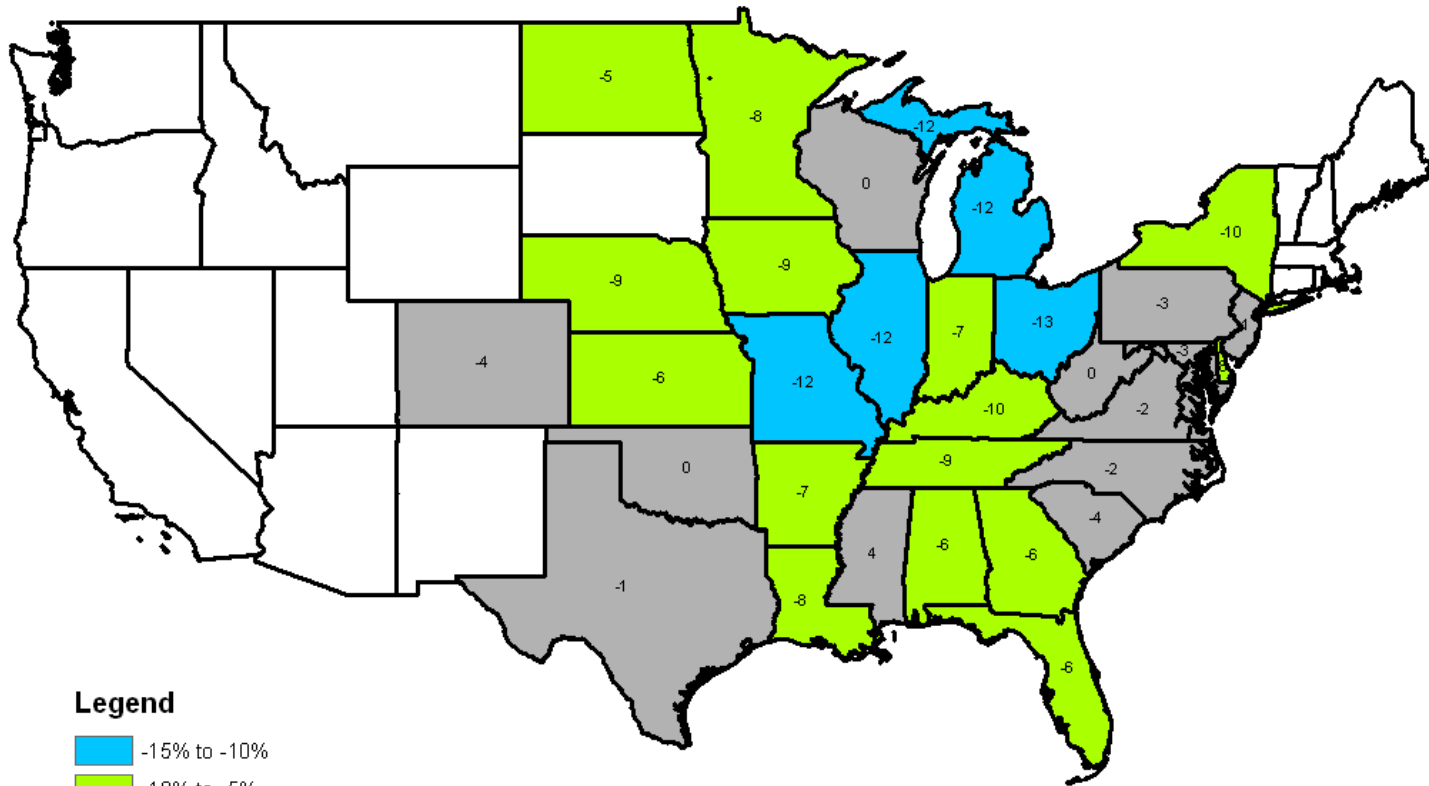

Re-Rating Map Corn

Corn Percent Change in Total Rate

Re-Rating Map Soybeans

Soybeans Percent Change in Total Rate

Legend

- 15% to -10%
- 10% to -5%
- 5% to 5%
- 5% to 10%
- 10% to 15%